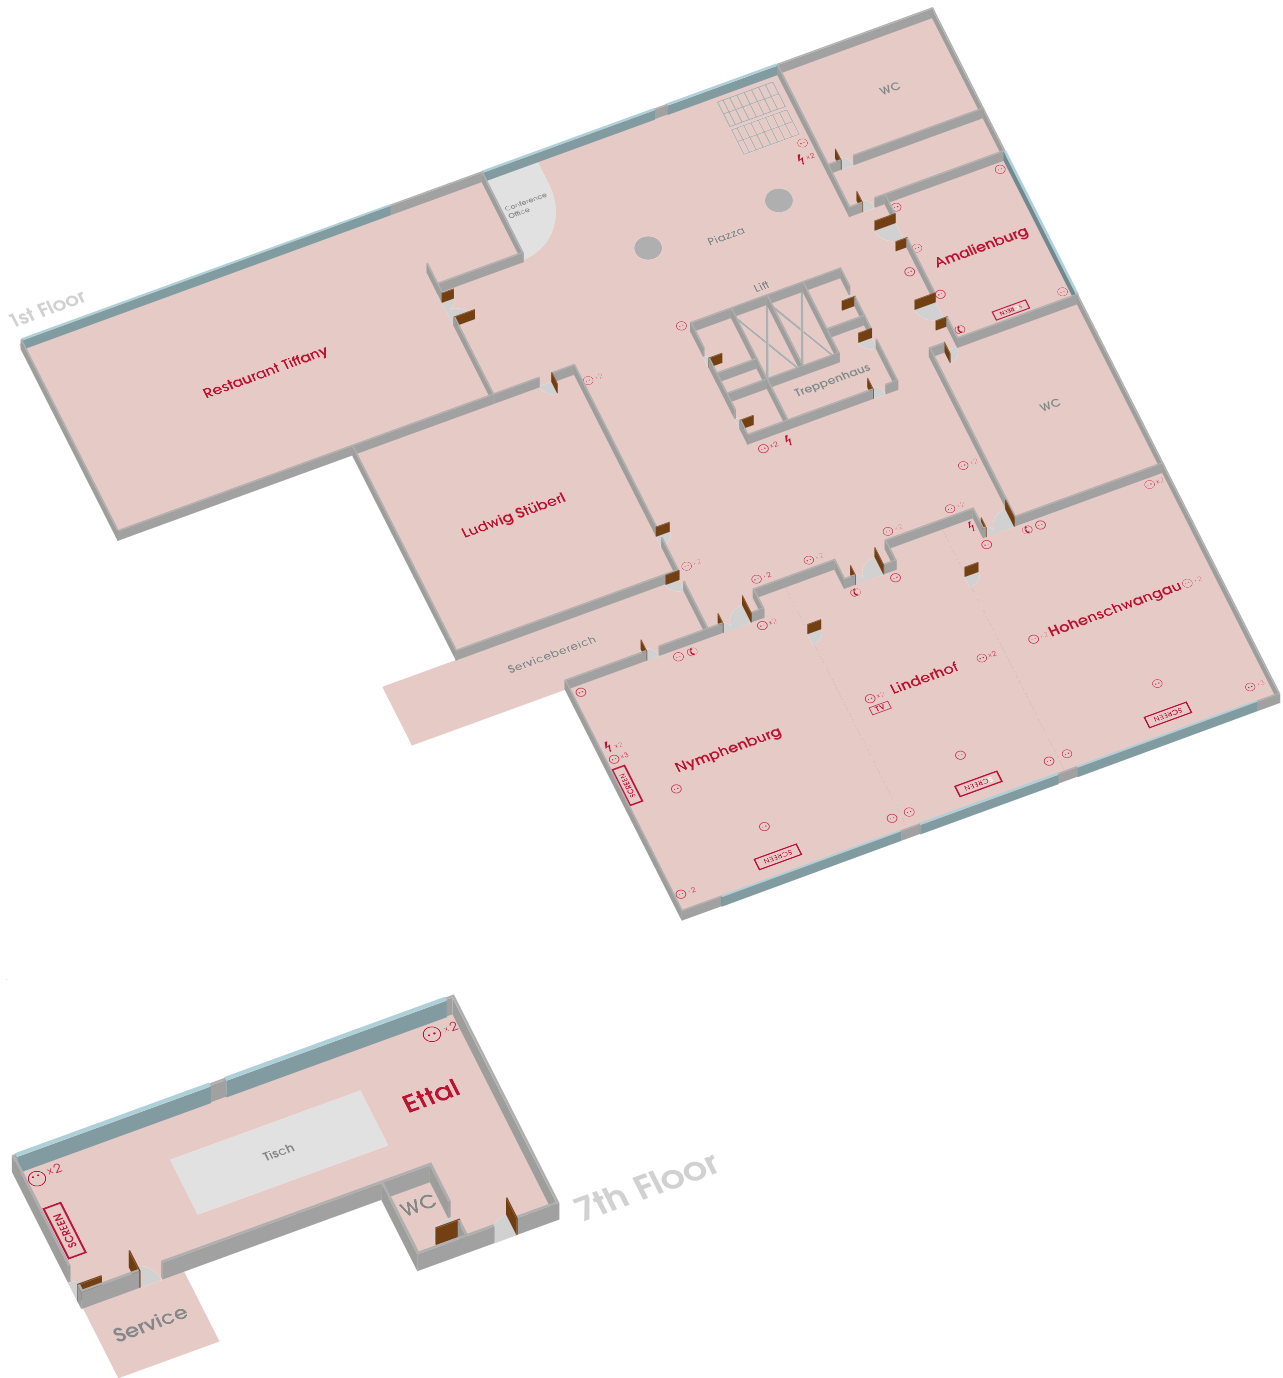

FUNCTION ROOMS

On a total area of 349 sqm, the modern conference area with three conference rooms and two boardrooms offers plenty of space for up to 250 guests. State-of-the-art conference technology and experienced staff are available to support events and celebrations of all kinds.

GRUNDRISS / FLOOR PLAN

Raum Room	L x B x H in m L x W x H in m	Fläche in m ² Size in sqm	Tageslicht Daylight					
Amalienburg	4 x 7,5 x 2,85	30	•	12	-	-	20	-
Ettal	3,8 x 6,5 x 2,45	26	•	12	-	-	-	-
Linderhof	11,4 x 6,4 x 2,85	74	•	20	20	35	50	40
Hohenschwangau	11,4 x 9 x 2,85	103	•	26	26	48	70	60
Nymphenburg	11,4 x 10 x 2,85	115	•	26	26	48	70	60
Linderhof + Hohenschwangau	11,4 x 15,4 x 2,85	177	•	44	44	80	150	80
Nymphenburg + Linderhof	11,4 x 16,4 x 2,85	189	•	48	48	80	150	80
Nymphenburg + Linderhof + Hohenschwangau	11,4 x 25,6 x 2,85	292	•	70	70	120	250	180